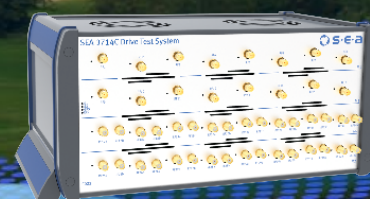

Mobile radio network surveying for cities and municipalities

S.E.A. Your partner for precise mobile network measurement & analysis.

Real measurement data for reliable results.

- Hardware and software for capturing and analyzing
- 2G-5G mobile and Wi-Fi
- Mobile network survey and analysis
- Customized reports

Coverage
Gap?
Not in your area?
We check
what is really
there.

The professional solution for
cell site coordinators,
cell phone providers,
consultants &
service providers

Scan me
for more