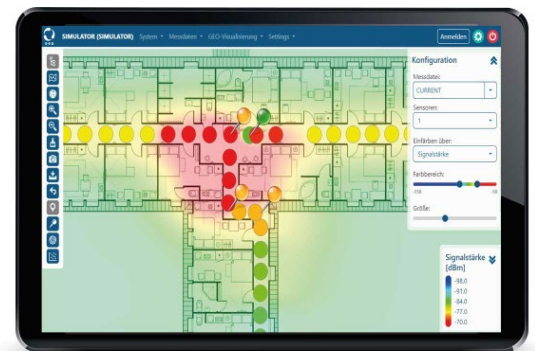

Example:
Indoor measurement